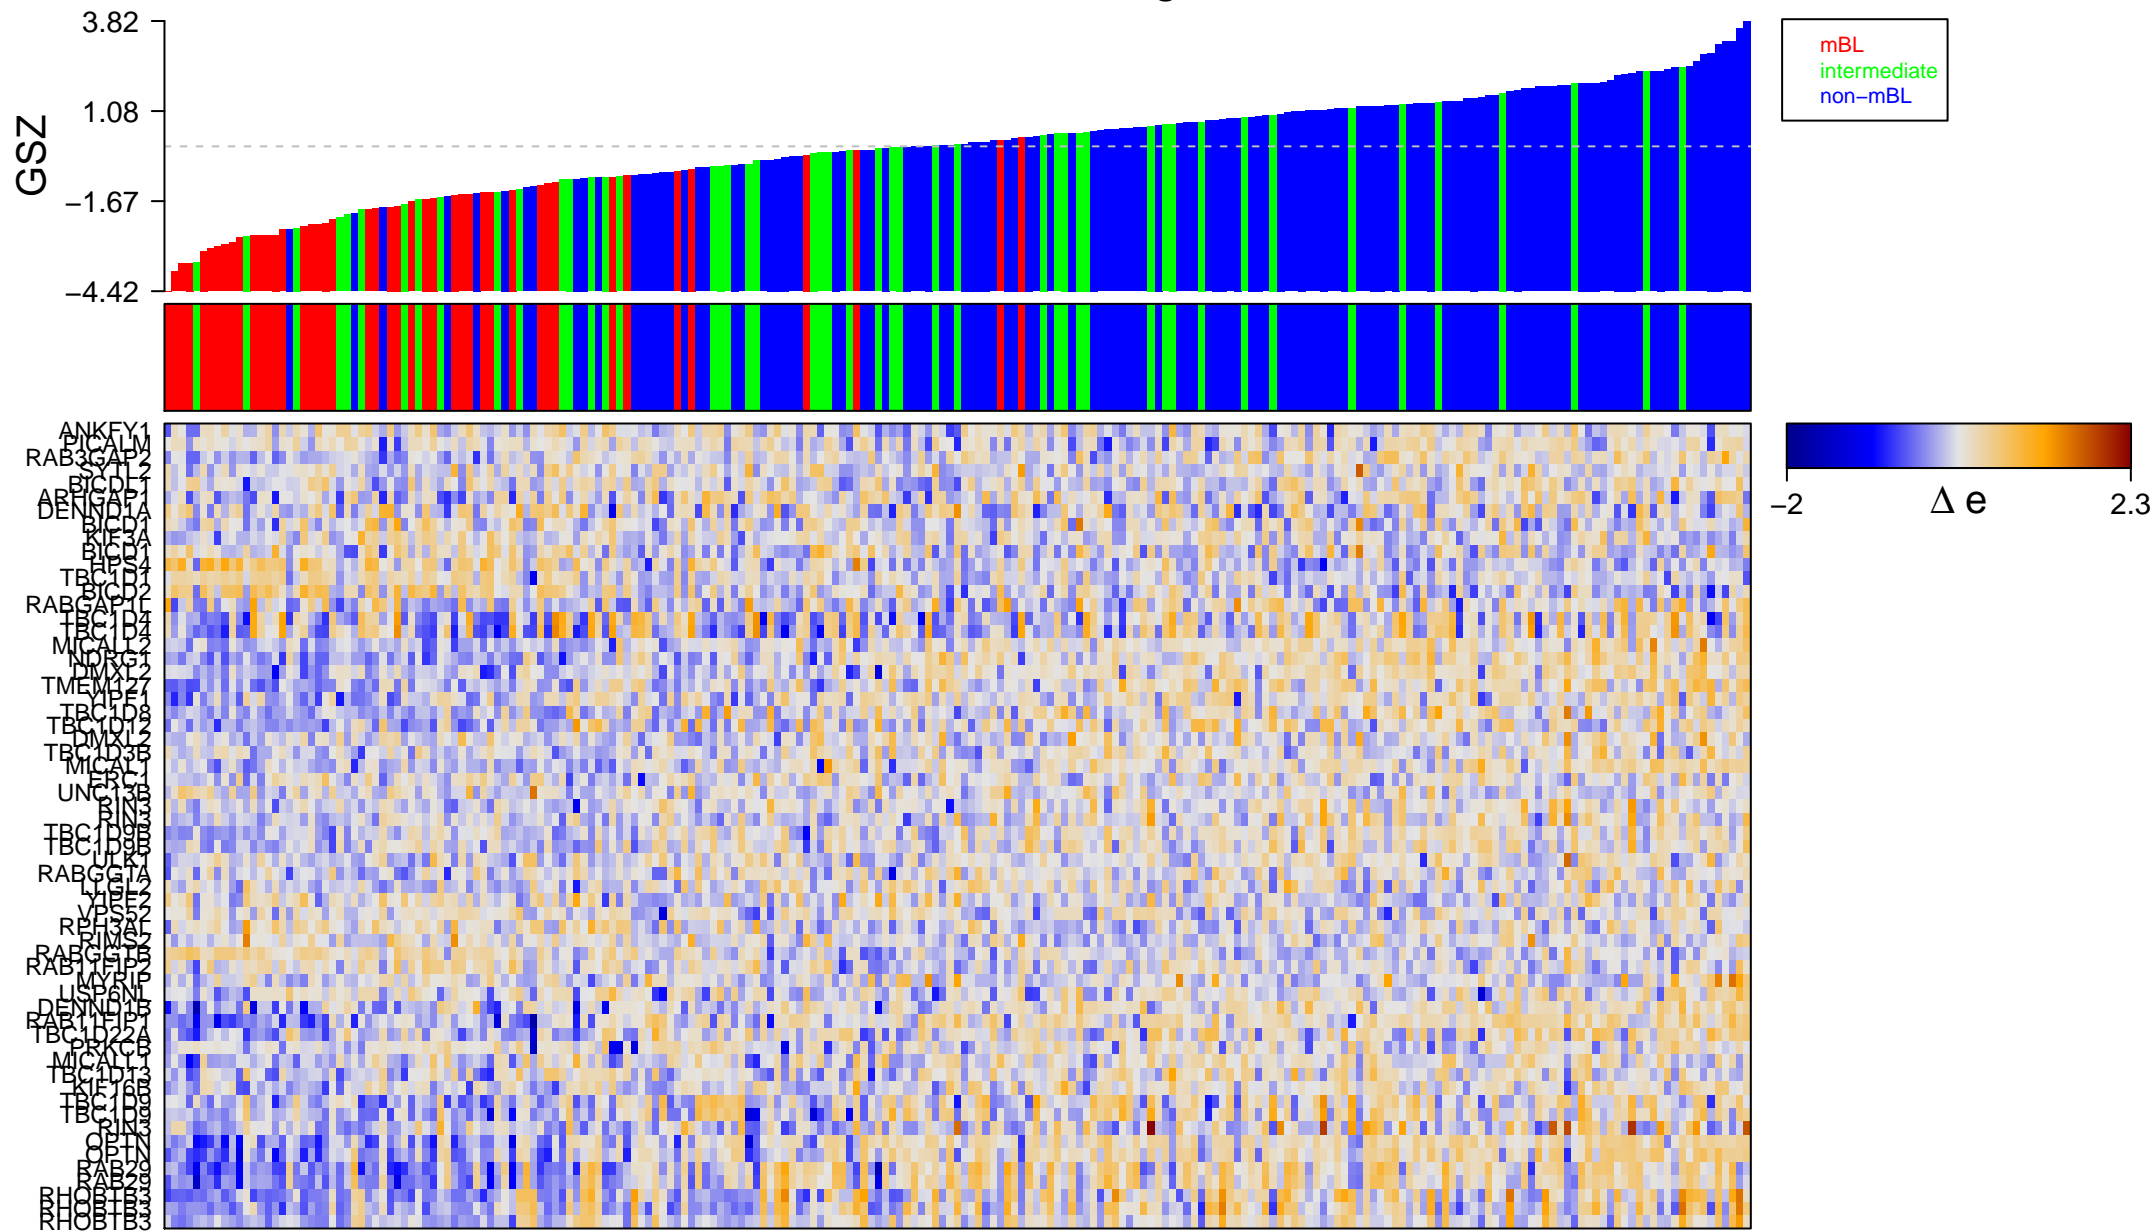

Rab GTPase binding

Rab GTPase binding

■ on
■ -
□ off

Rab GTPase binding