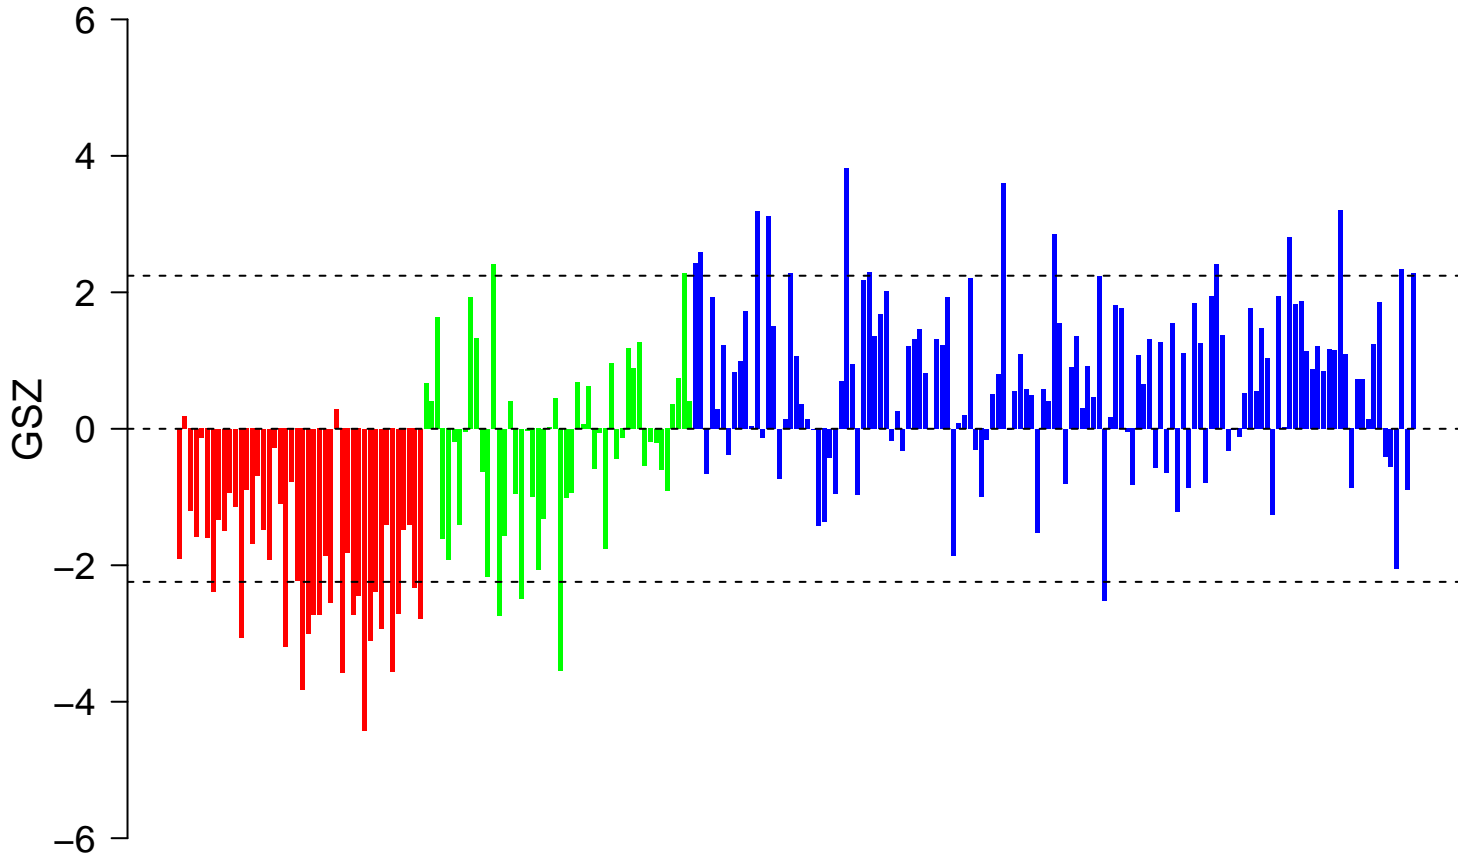

Rab GTPase binding

Rab GTPase binding

■ on
■ -
□ off

Rab GTPase binding